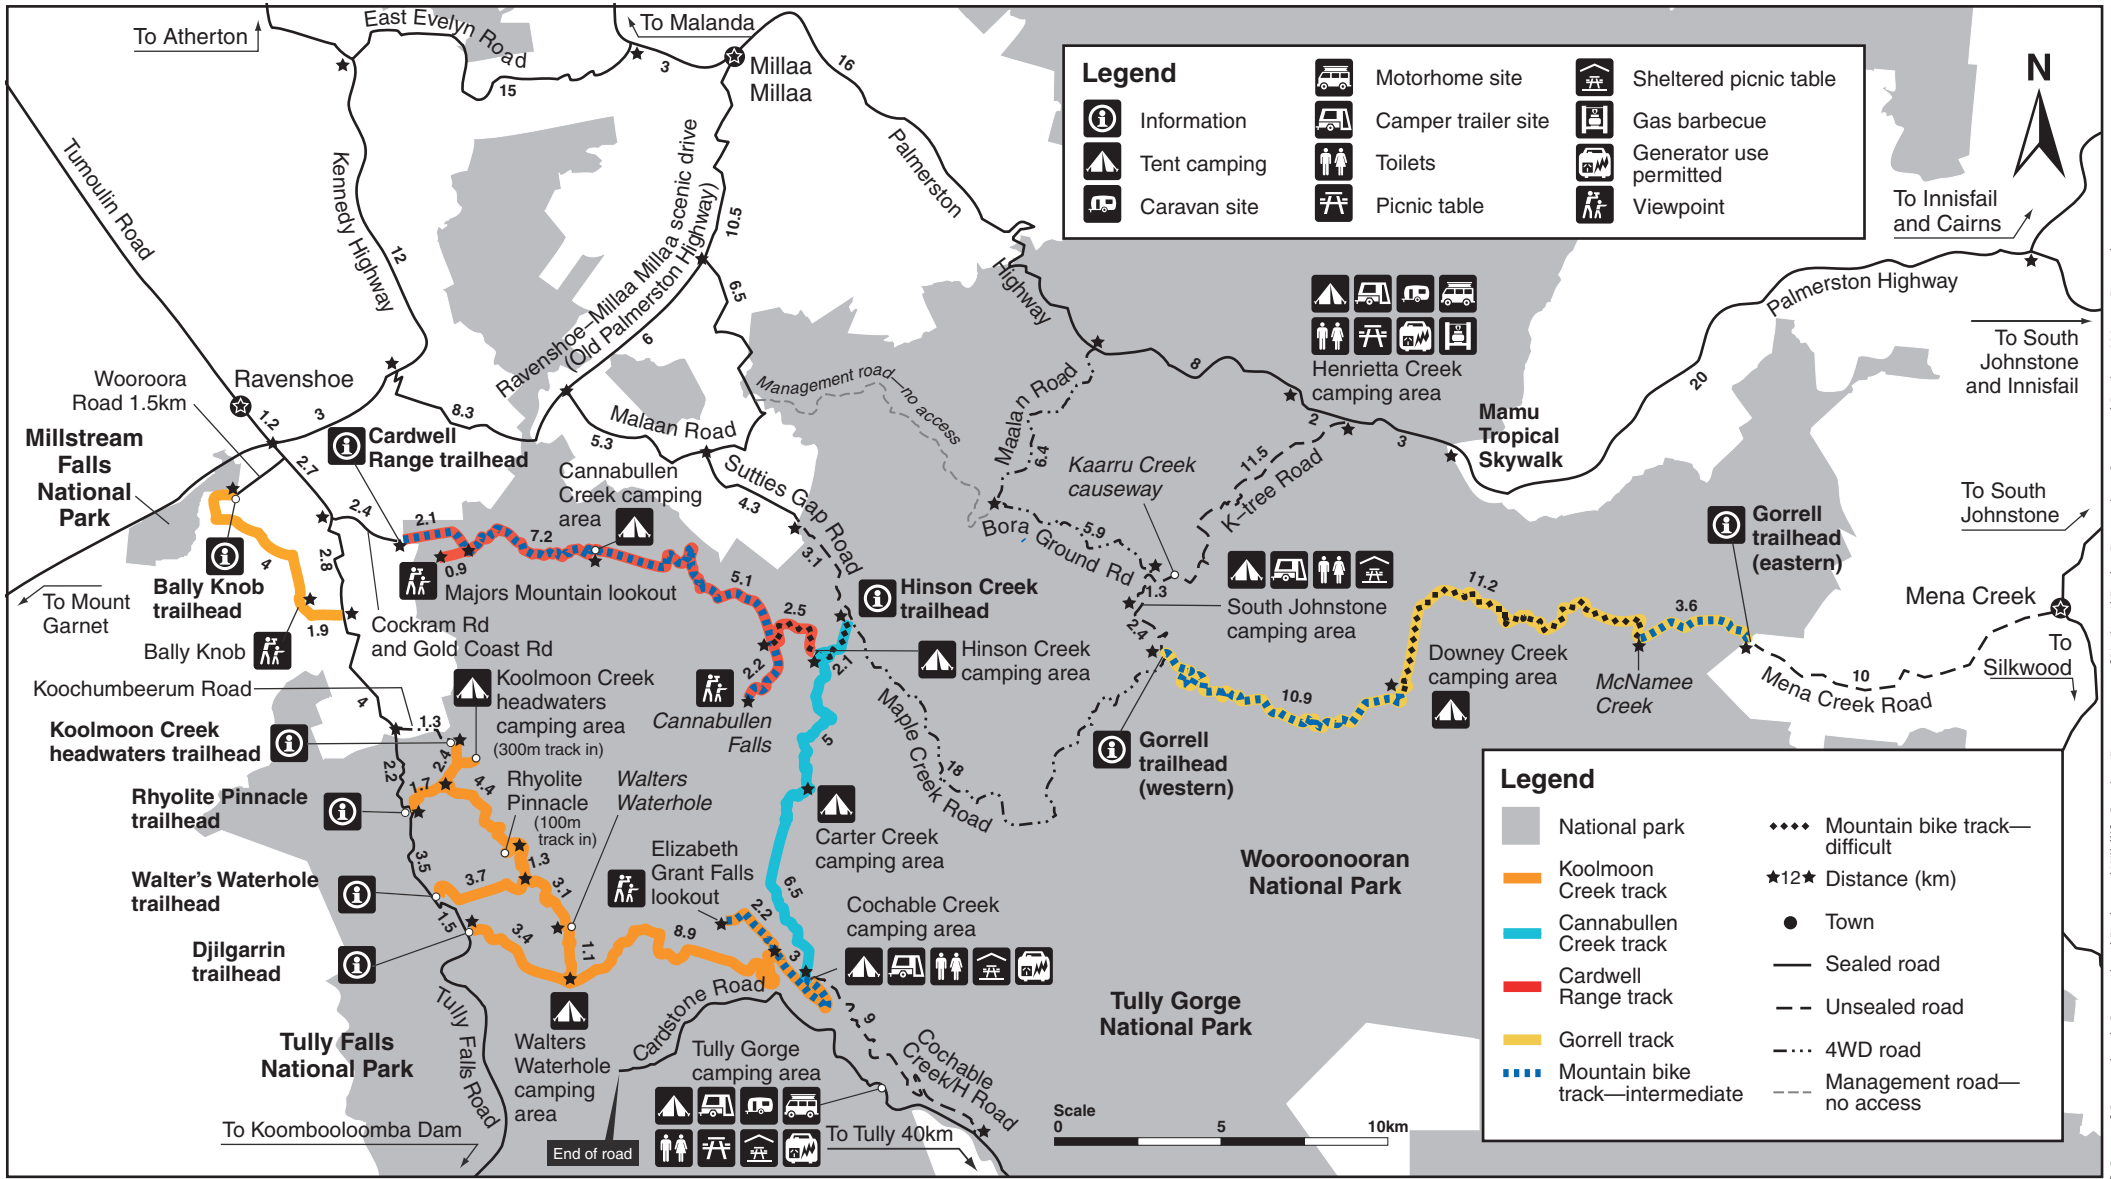

# Misty Mountains wilderness tracks map

© State of Queensland. Queensland Parks and Wildlife Service, Department of National Parks, Recreation, Sport and Racing. MA814 December 2014